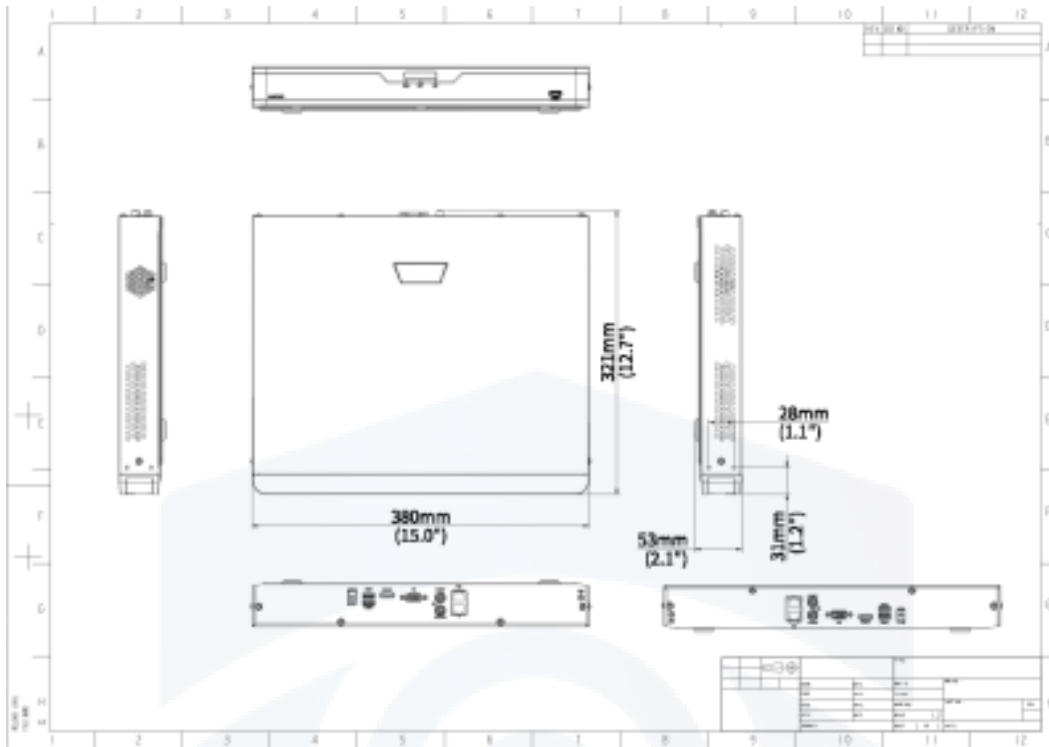

## DIMENSIONS

Weight (without HDD)	≤ 2Kg (4.4lb)
Dimensions	380mm × 315mm × 53mm (15.0"×12.4"×2.1")

## DIMENSIONS