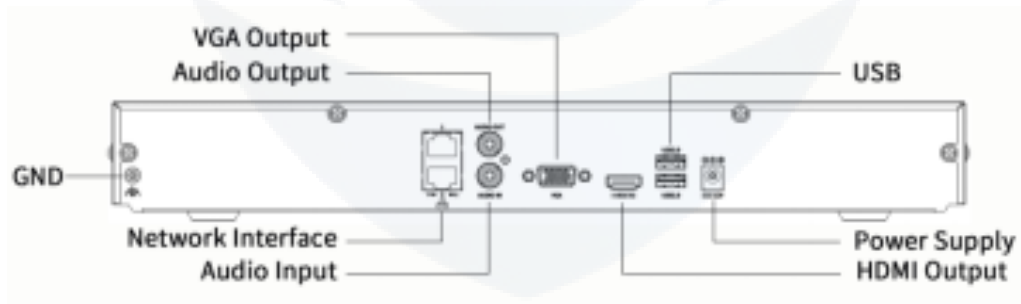

UNEEVIU TECHNOLOGIES INDIA PVT LTD

SadguruVilla - 123/128, Gorai, Borivali west, Mumbai MH - 400091 (INDIA)

Email: Support@uneeviu.com

www.uneeviu.com

*Product specifications and availability are subject to change without notice.

*uneeviu shall not be held liable/responsible for any typographical error and reserve right to change the content without prior notice, despite our best effort to make the content error-less