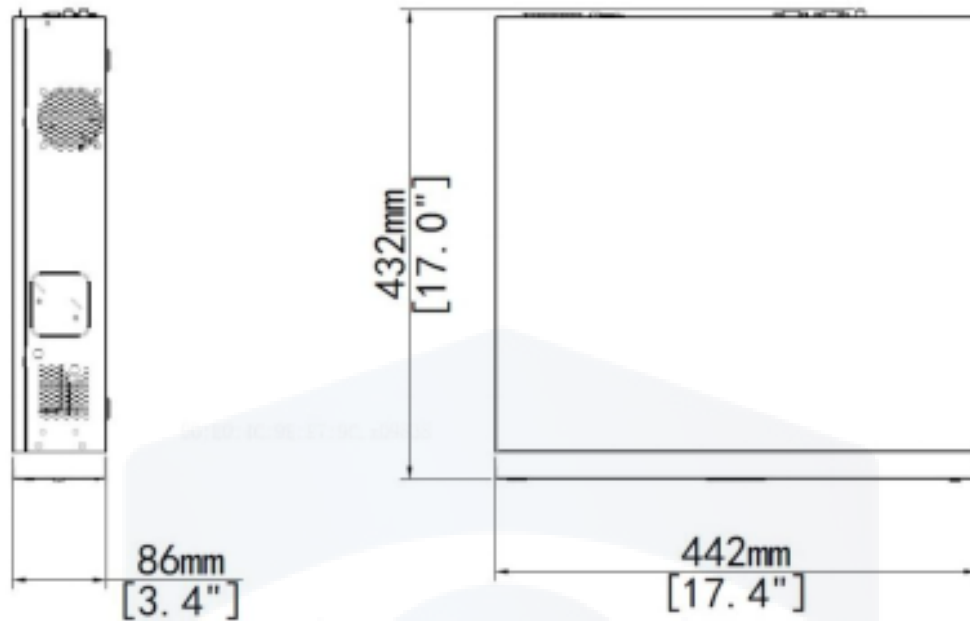

## DIMENSIONS

Weight (without HDD)	≤ 5.5Kg (12.1lb)
Dimensions	442mm × 432mm × 86mm (17.4"×17.0"×3.4")

## DIMENSIONS