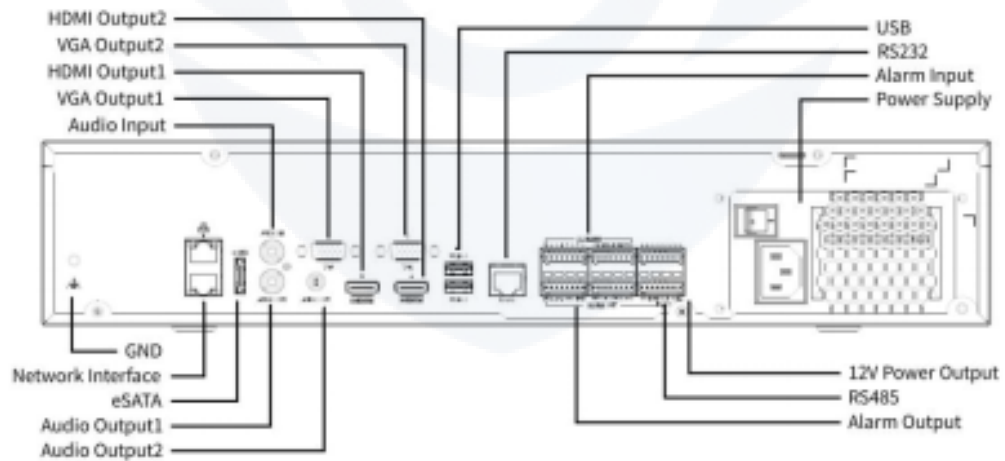

REAR PANEL

UNEVIU TECHNOLOGIES INDIA PVT LTD

SadguruVilla - 123/128, Gorai, Borivali west, Mumbai MH - 400091 (INDIA)

Email: Support@uneeviu.com

www.uneeviu.com

*Product specifications and availability are subject to change without notice.

*uneeviu shall not be held liable/responsible for any typographical error and reserve right to change the content without prior notice, despite our best effort to make the content error-less