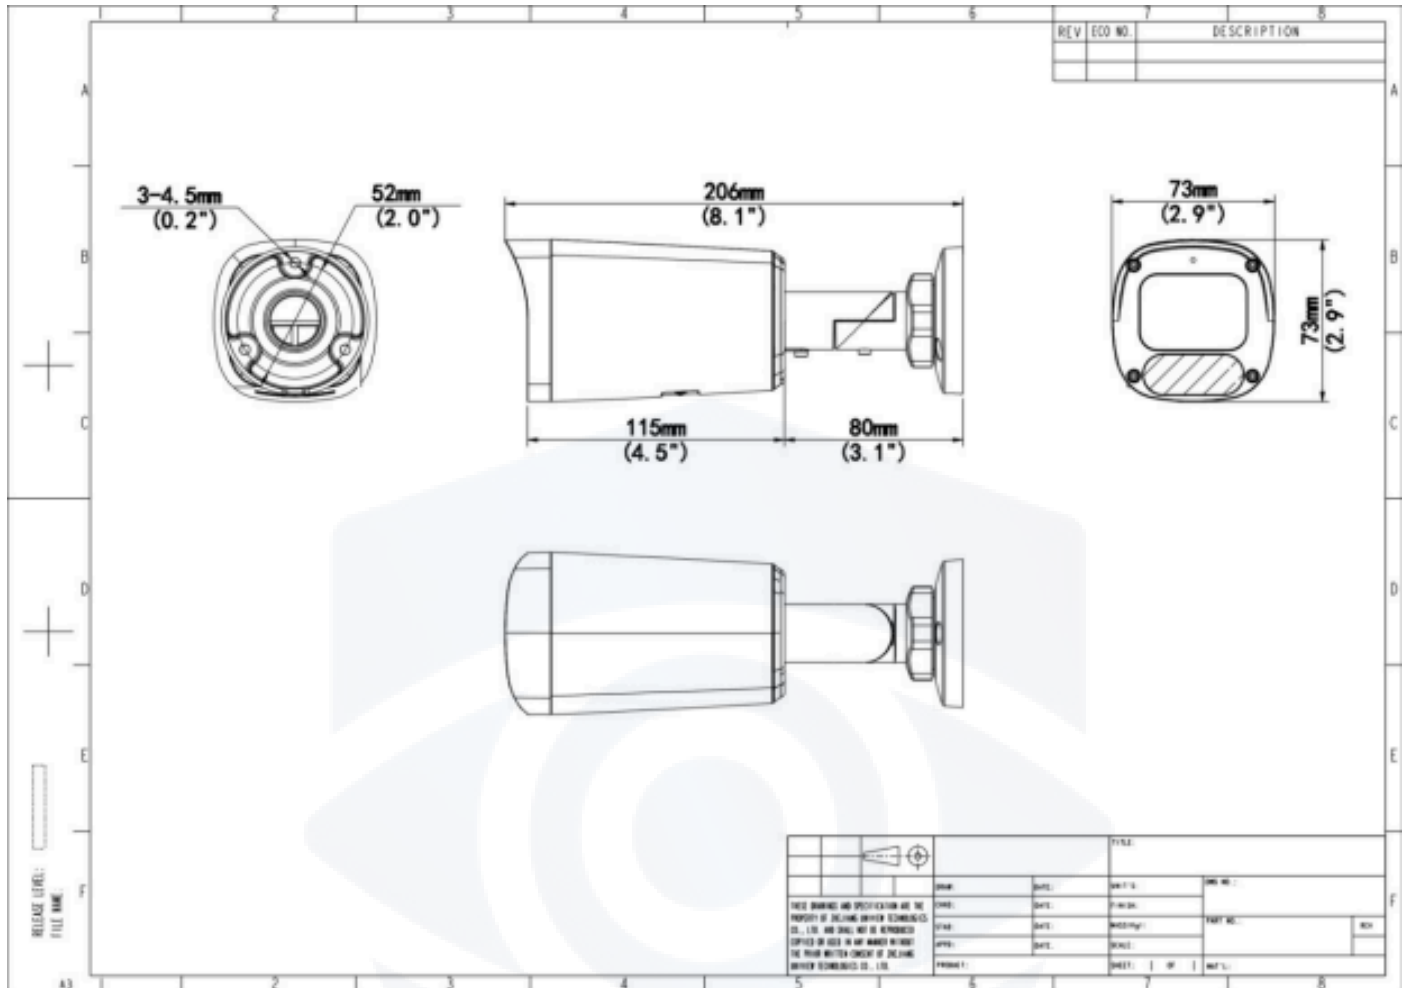

DIMENSIONS

UNEVIU TECHNOLOGIES INDIA PVT LTD

SadguruVilla - 123/128, Gorai, Borivali west, Mumbai MH - 400091 (INDIA)

Email: Support@uneeviu.com

www.uneeviu.com

*Product specifications and availability are subject to change without notice.

*uneeviu shall not be held liable/responsible for any typographical error and reserve right to change the content without prior notice, despite our best effort to make the content error-less