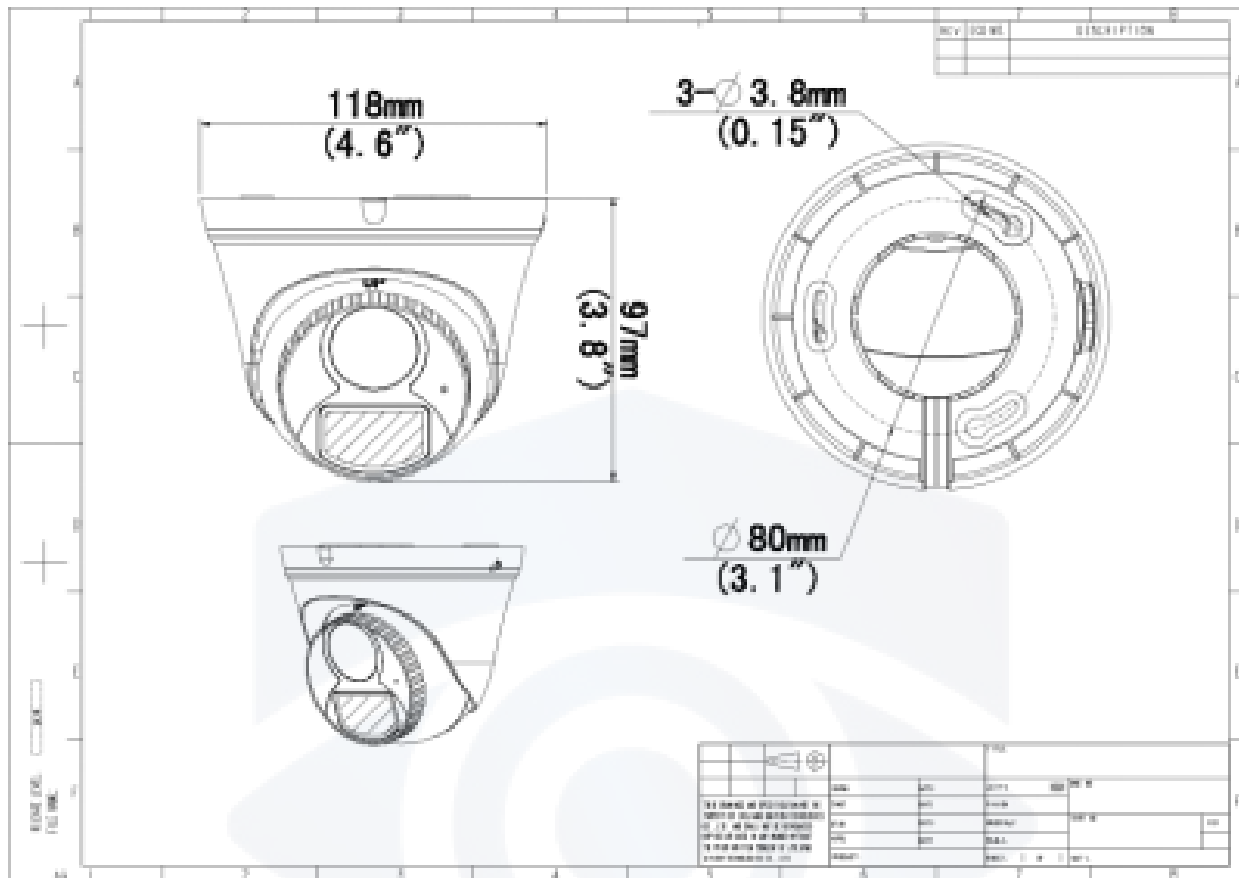

## GENERAL

Power	DC 12V±25%, PoE (IEEE 802.3af) Power consumption: Max 3.5W
Power Interface	Ø 5.5mm coaxial power plug
Dimensions	Ø118 x 97mm (Ø4.6" x 3.8")
Weight	0.25kg (0.55lb)
Working Environment	-30 °C to 60 °C (-22 °F to 140 °F), Humidity: ≤ 95% RH (non-condensing)
Storage Environment	-30 °C to 60 °C (-22 °F to 140 °F), Humidity: ≤ 95% RH (non-condensing)
Surge Protection	4KV
Reset Button	N/A

## DIMENSIONS