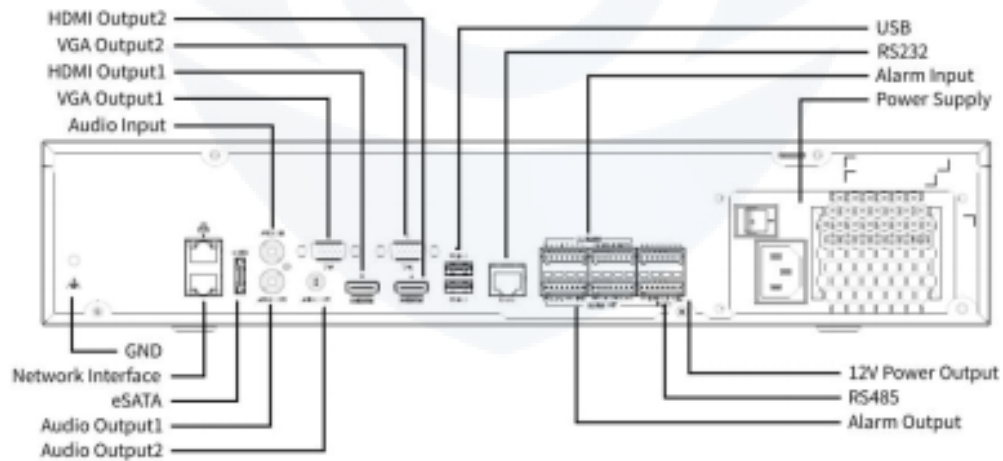

REAR PANEL

UNEEVIU TECHNOLOGIES INDIA PVT LTD

SadguruVilla - 123/128, Gorai, Borivali west, Mumbai MH - 400091 (INDIA)

Email: Support@uneeviu.com

www.uneeviu.com

*Product specifications and availability are subject to change without notice.

*uneeviu shall not be held liable/responsible for any typographical error and reserve right to change the content without prior notice, despite our best effort to make the content error-less