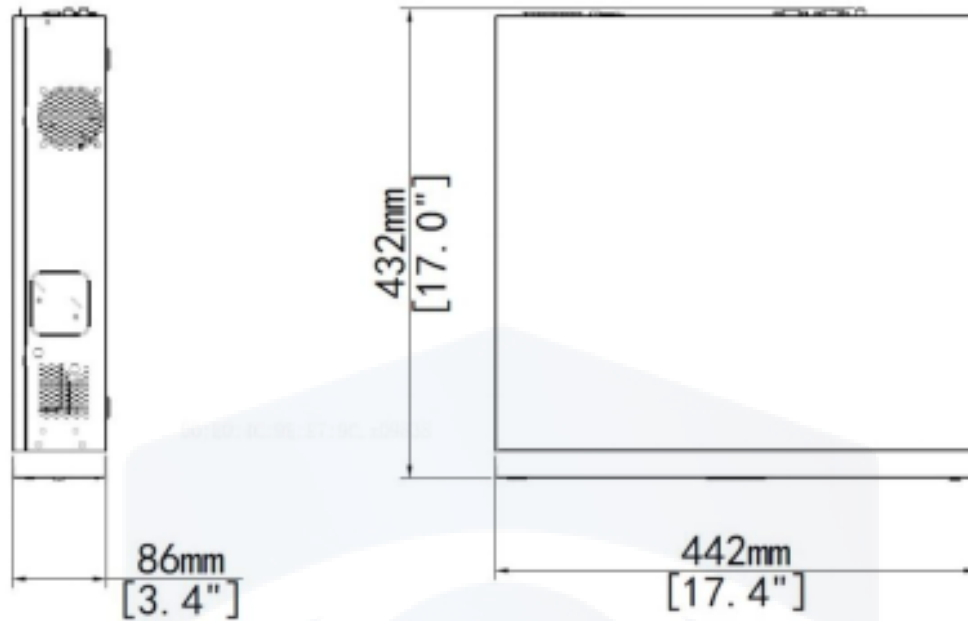

## DIMENSIONS

Weight (without HDD)	≤ 5.5Kg (12.1lb)
Dimensions	442mm × 432mm × 86mm (17.4"×17.0"×3.4")

## DIMENSIONS