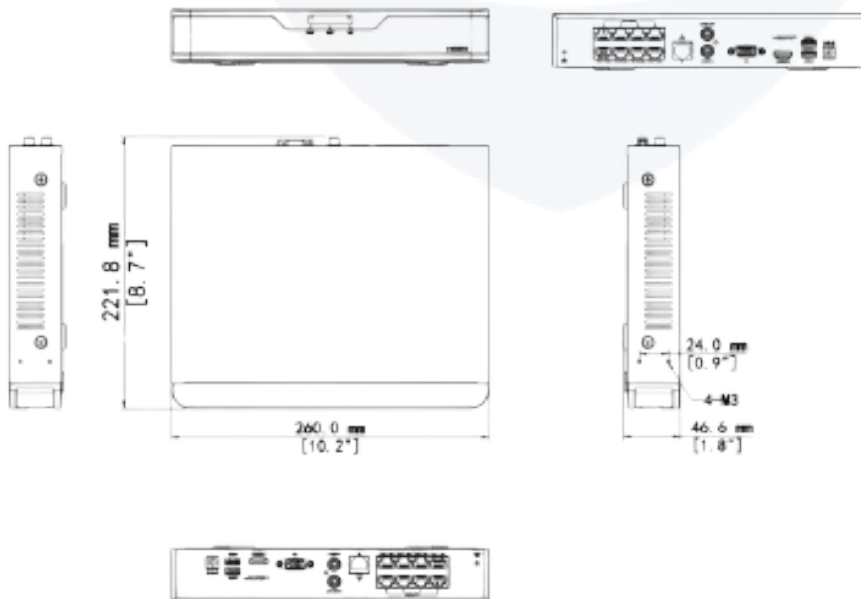

HARD DISK

SATA	1 SATA Interfaces
Capacity	Up to 10TB for each HDD (The maximum HDD capacity varies with environment temperature)

EXTERNAL INTERFACE

Network Interface	1 RJ45 10M/100M self-adaptive Ethernet Interface
USB	Rear panel: 1 x USB2.0, 1 x USB3.0
RS485	N/A
RS232	N/A
Alarm In	N/A
Alarm Out	N/A
Power Supply	DC 52V/1.8A
Power Switch	Support

PoE

PoE Interface	8 RJ45 10M/100M self-adaptive Ethernet Interface
Max Power	Max 30W for single port, Max 75W in total
Supported Standard	IEEE 802.3at, IEEE 802.3af

WORKING ENVIRONMENT

Working Temperature	-10 °C ~ 55 °C (14 °F ~ 131 °F)
Working Humidity	≤ 90% RH (non condensing)
Power Consumption (without HDD)	≤12W

DIMENSIONS

Weight (without HDD)	≤ 2.7Kg (6.0lb)
Height	1U
Dimensions	260mm × 222mm × 47mm (10.2"×8.7"×1.8")

Rear Panel

UNEVIU TECHNOLOGIES INDIA PVT LTD

SadguruVilla - 123/128, Gorai, Borivali west, Mumbai MH - 400091 (INDIA)