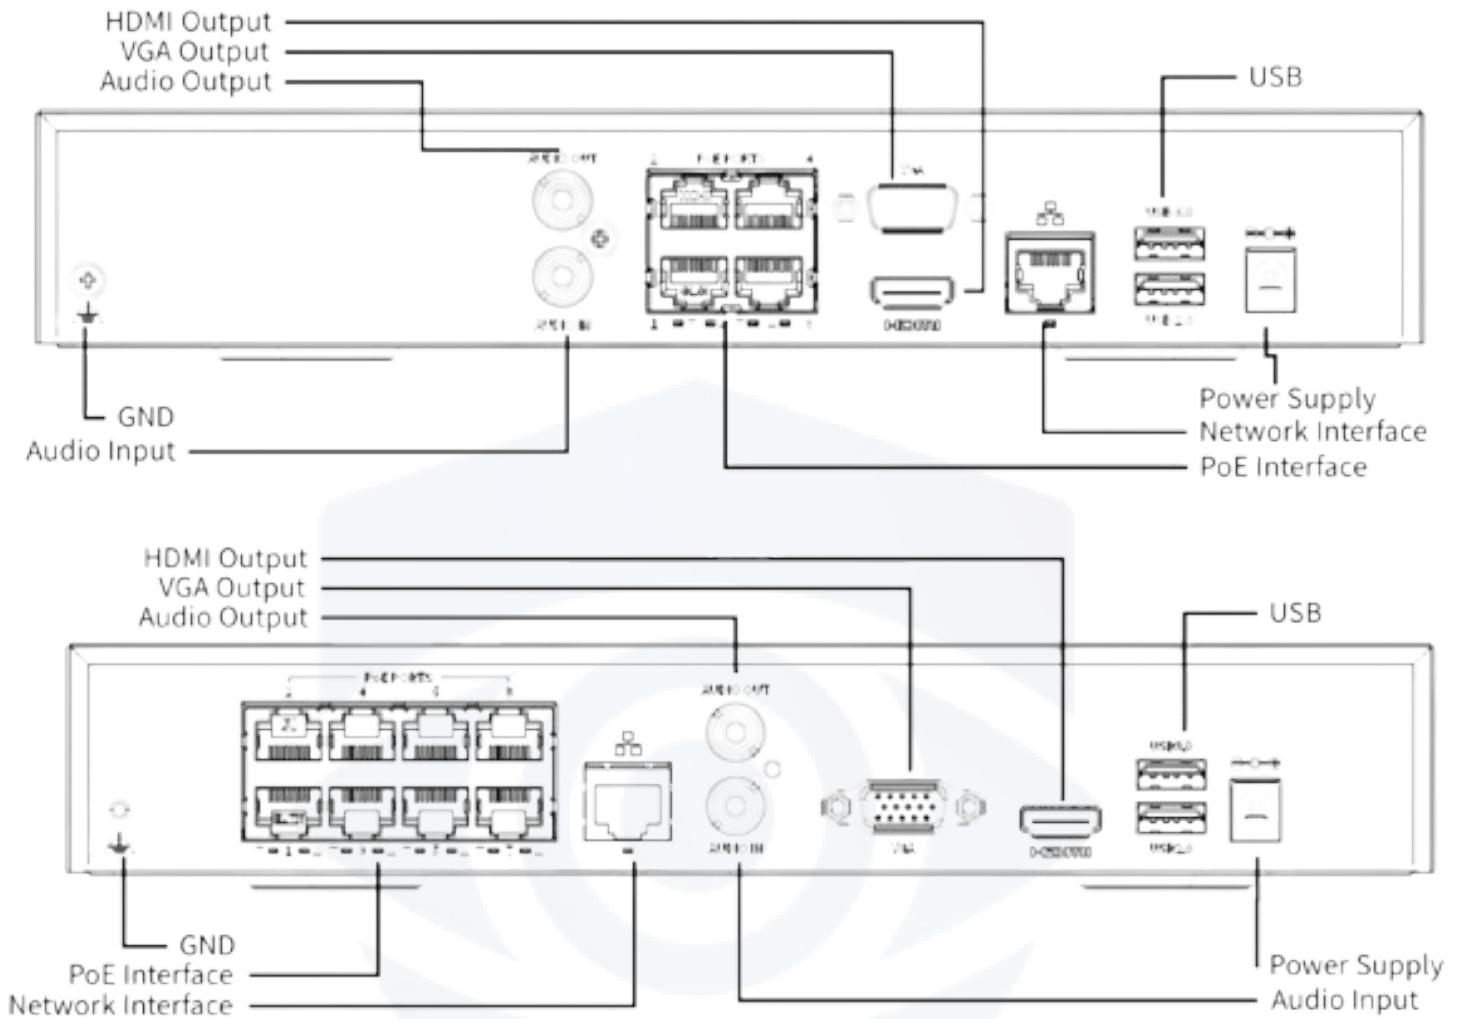

PoE

PoE Interface	8 RJ45 10M/100M self-adaptive Ethernet Interface
Max Power	Max 30W for single port, Max 75W in total
Supported Standard	IEEE 802.3at, IEEE 802.3af

WORKING ENVIRONMENT

Working Temperature	-10 °C ~ 55 °C (14 °F ~ 131 °F)
Working Humidity	≤ 90% RH (non condensing)
Power Consumption (without HDD)	≤12W

DIMENSIONS

Weight (without HDD)	≤ 2.7Kg (6.0lb)
Height	1U
Dimensions	260mm × 222mm × 47mm (10.2"×8.7"×1.8")

Rear Panel

UNEVIU TECHNOLOGIES INDIA PVT LTD

SadguruVilla - 123/128, Gorai, Borivali west, Mumbai MH - 400091 (INDIA)