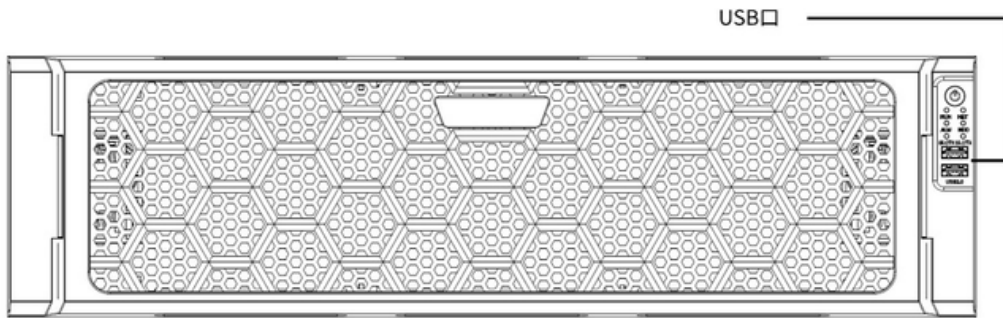

REAR PANEL

UNEEVIU TECHNOLOGIES INDIA PVT LTD

SadguruVilla - 123/128, Gorai, Borivali west, Mumbai MH - 400091 (INDIA)

Email: Support@uneeviu.com

www.uneeviu.com

*Product specifications and availability are subject to change without notice.

*uneeviu shall not be held liable/responsible for any typographical error and reserve right to change the content without prior notice, despite our best effort to make the content error-less