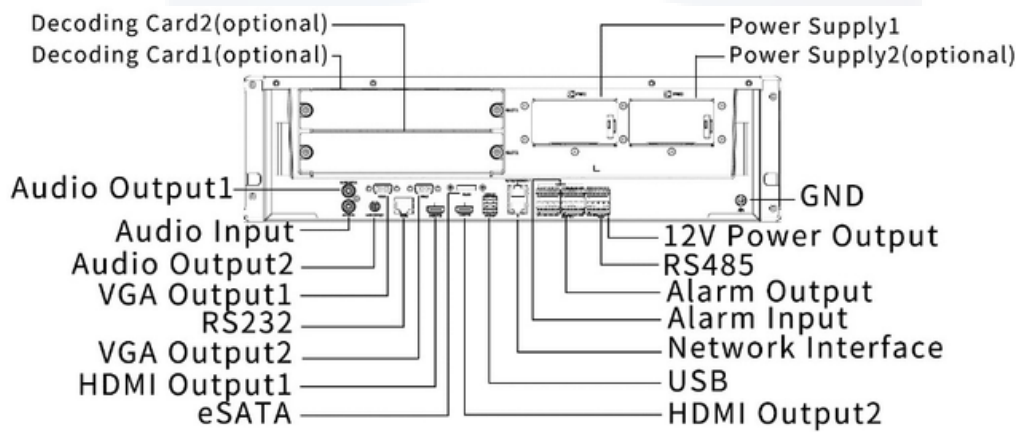

REAR PANEL

UNEEVIU TECHNOLOGIES INDIA PVT LTD

SadguruVilla - 123/128, Gorai, Borivali west, Mumbai MH - 400091 (INDIA)

Email: Support@uneeviu.com

www.uneeviu.com

*Product specifications and availability are subject to change without notice.

*uneeviu shall not be held liable/responsible for any typographical error and reserve right to change the content without prior notice, despite our best effort to make the content error-less