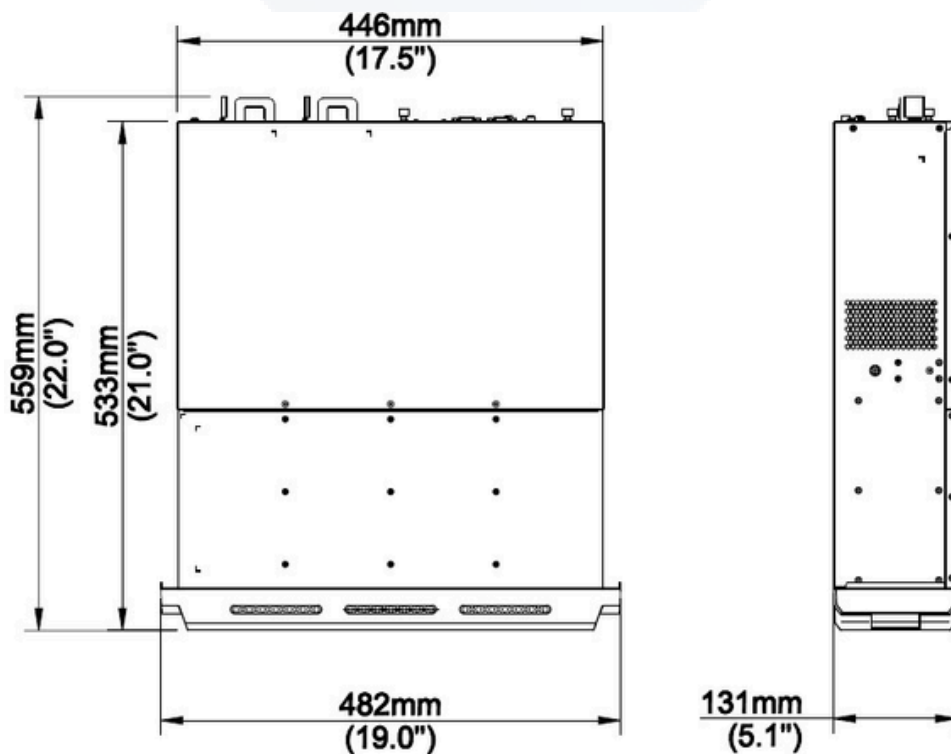

WORKING ENVIRONMENT

Working Temperature	-10 °C ~ 55 °C (14 °F ~ 131 °F)
Working Humidity	≤ 90% RH (non condensing)
Power Consumption (without HDD)	≤ 50W

DIMENSIONS

Weight (without HDD)	≤ 6.5Kg (14.3lb)
Height	3U
Dimensions	482mm × 533mm × 131mm (19.0"×21.0"×5.1")

DIMENSIONS