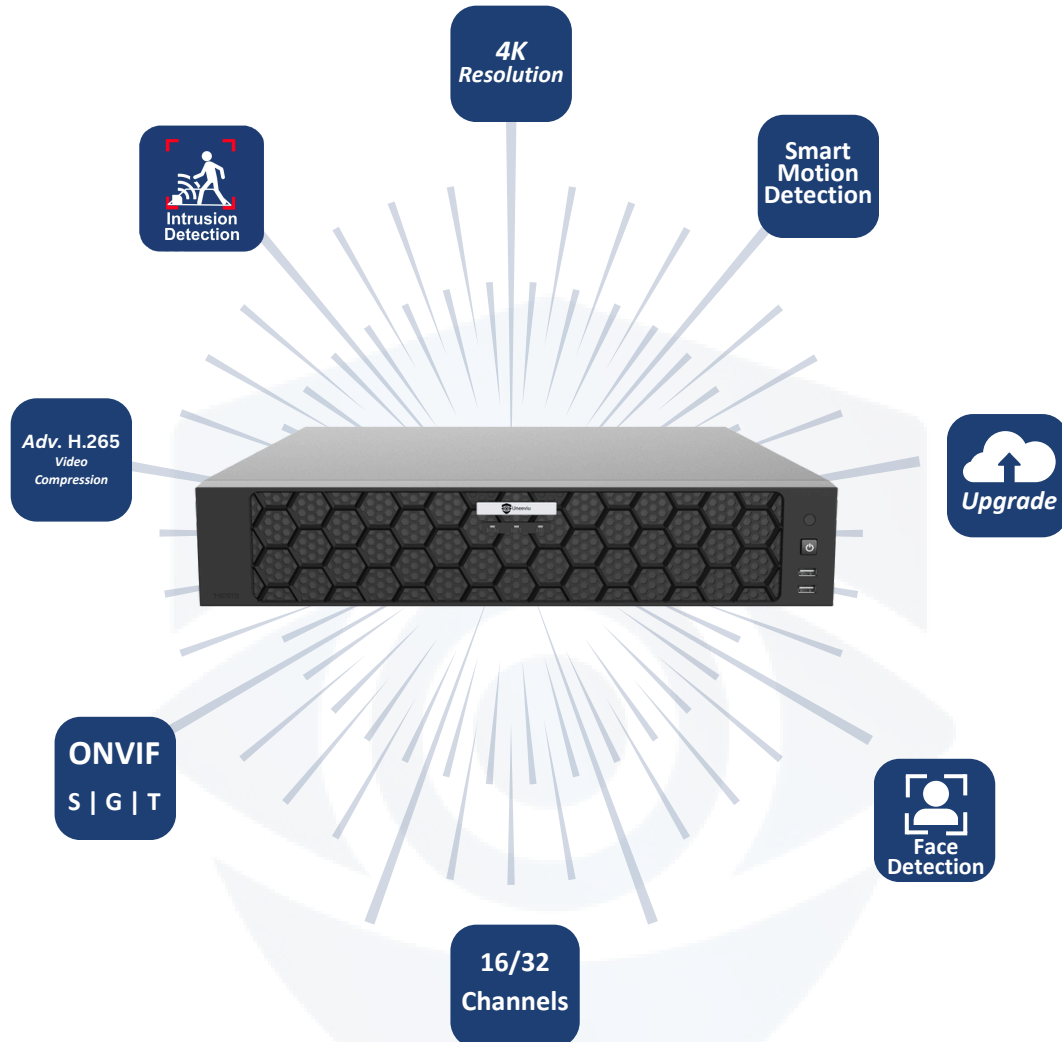

Network Video Recorder

NR-E4-16/32B0

*Images shown are for illustration purposes only and may not be an exact representation of the product.

FEATURES

- Support Advance H.265, H.265, H.264 video formats
- 16/32-channel input
- VGA and HDMI independent output
- Up to 16 Megapixels resolution recording
- ANR technology to enhance the storage reliability when the network is disconnected
- Support cloud upgrade