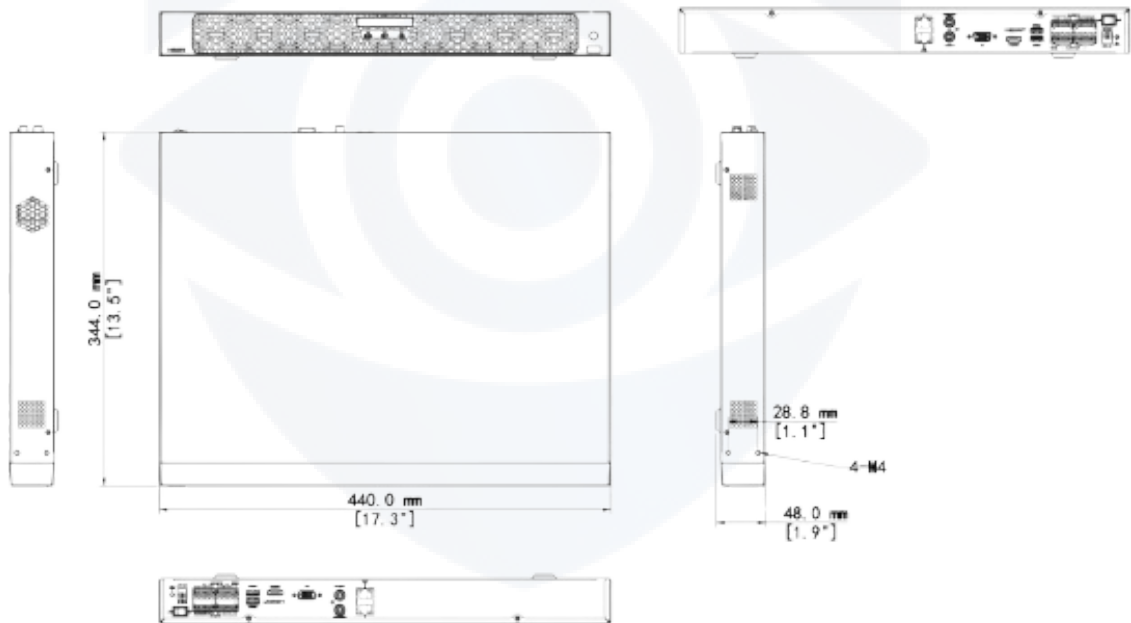

EXTERNAL INTERFACE

Network Interface	2 RJ45 10 M/100 M/1000 M self-adaptive Ethernet Interface
USB	Front: 1 x USB2.0, Rear panel: 1 × USB2.0, 1 × USB3.0
RS485	1
RS232	N/A
Alarm In	16-ch
Alarm Out	4-ch
Power Supply	DC 12 V/5 A
Power Switch	Support

Dimensions 440mm \times 344mm \times 48mm(17.3" \times 13.5" \times 1.9")

DIMENSIONS

REAR PANEL

UNEEVIU TECHNOLOGIES INDIA PVT LTD

SadguruVilla - 123/128, Gorai, Borivali west, Mumbai MH - 400091 (INDIA)

Email: Support@uneeviu.com