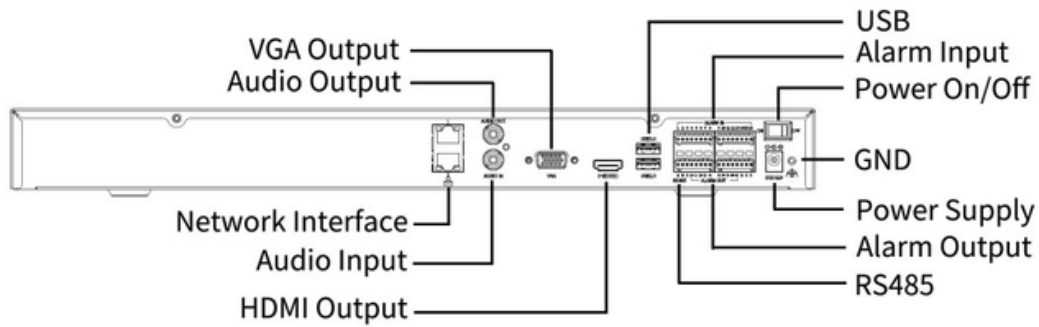

REAR PANEL

UNEEVIU TECHNOLOGIES INDIA PVT LTD

SadguruVilla - 123/128, Gorai, Borivali west, Mumbai MH - 400091 (INDIA)

Email: Support@uneeviu.com

www.uneeviu.com

*Product specifications and availability are subject to change without notice.

*uneeviu shall not be held liable/responsible for any typographical error and reserve right to change the content without prior notice, despite our best effort to make the content error-less