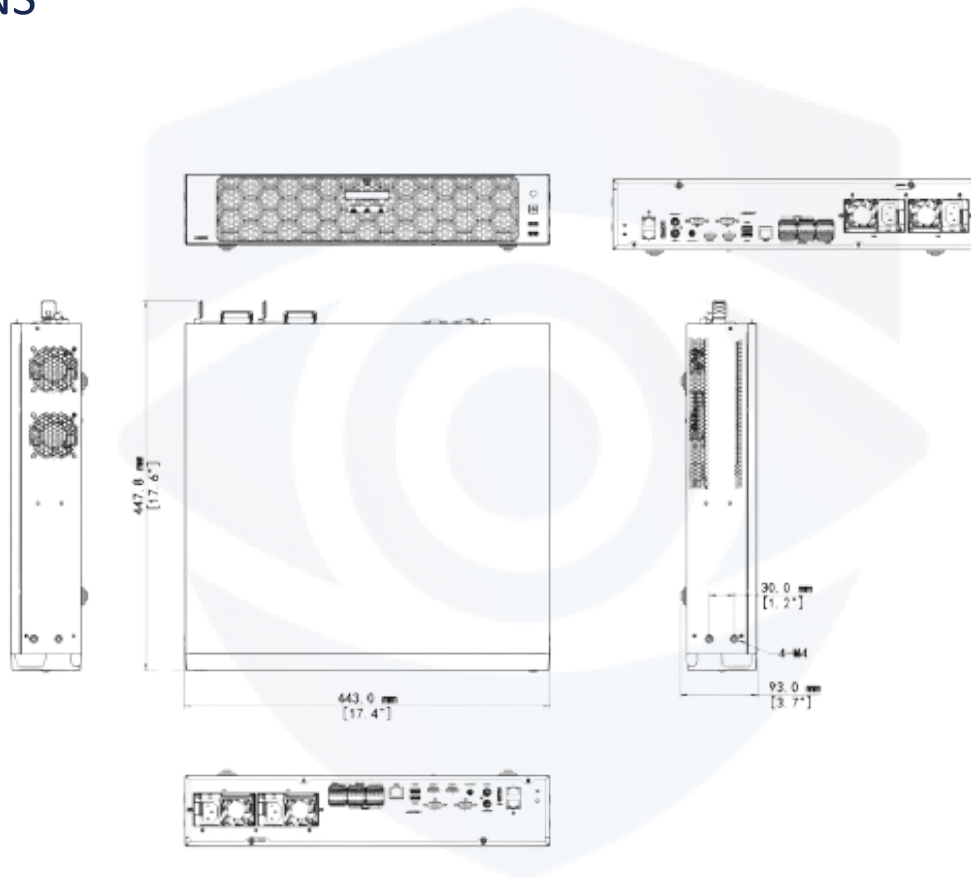

## DIMENSIONS

Weight (without HDD)      ≤ 6Kg (13.23lb)

Dimensions                      442mm × 448mm × 93mm (17.4" × 17.6" × 3.7")

## DIMENSIONS