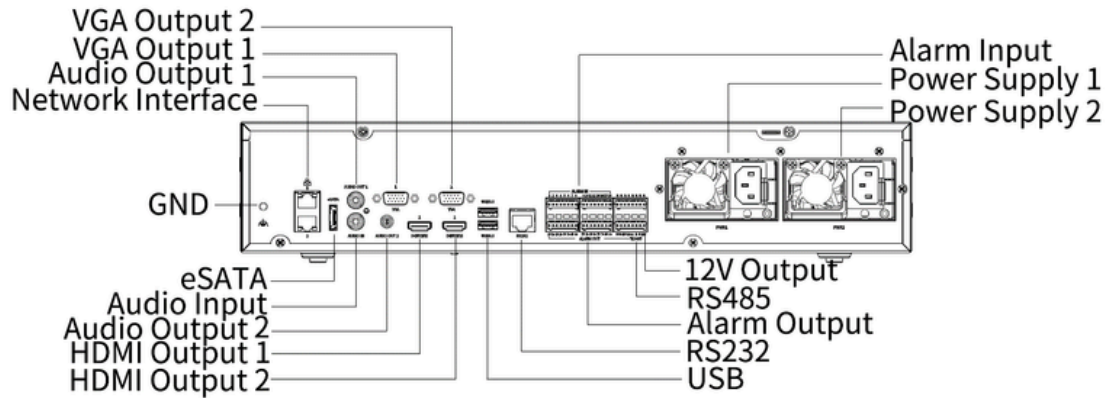

REAR PANEL

UNEEVIU TECHNOLOGIES INDIA PVT LTD

SadguruVilla - 123/128, Gorai, Borivali west, Mumbai MH - 400091 (INDIA)

Email: Support@uneeviu.com

www.uneeviu.com

*Product specifications and availability are subject to change without notice.

*uneeviu shall not be held liable/responsible for any typographical error and reserve right to change the content without prior notice, despite our best effort to make the content error-less