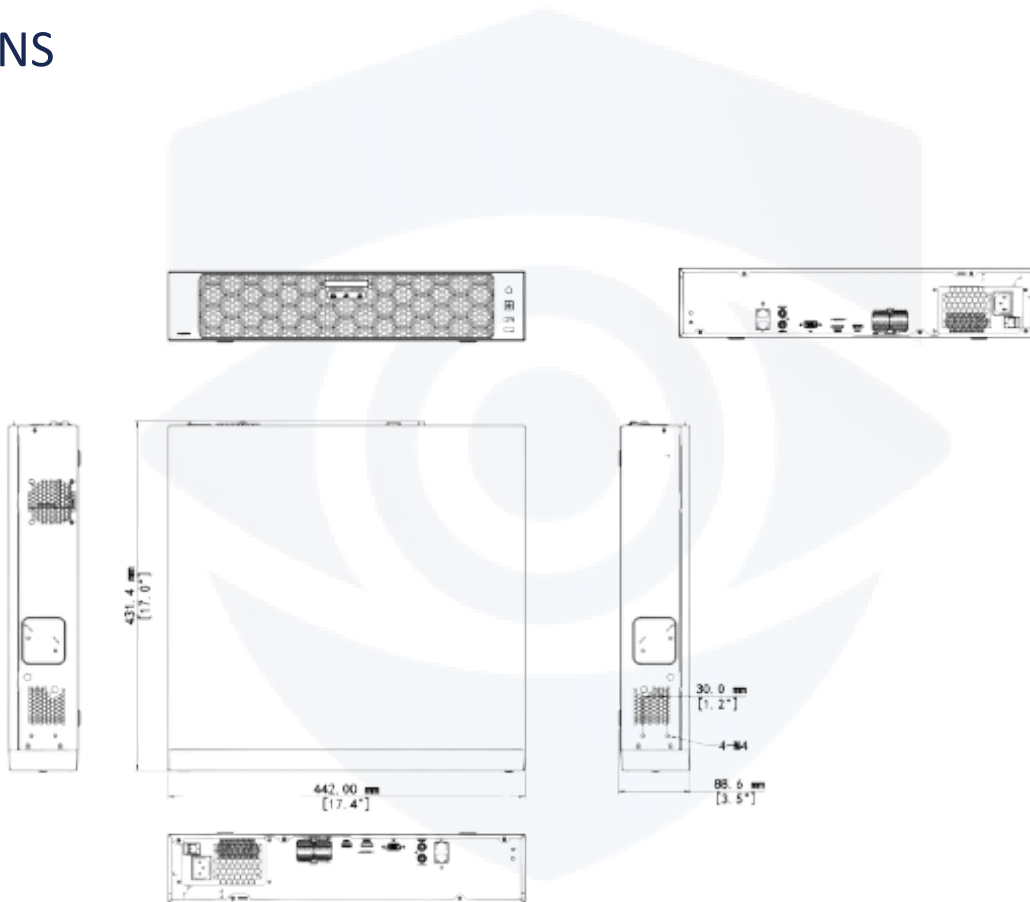

## DIMENSIONS

Weight (without HDD)

≤ 5.5Kg (12.13lb)

Dimensions

442mm × 431.4mm × 88.6mm  
(17.4"×17.0"×3.5")

442mm × 426mm × 89mm  
(17.4"×16.8"×3.5")

442mm × 426mm × 89mm  
(17.4"×16.8"×3.5")

## DIMENSIONS