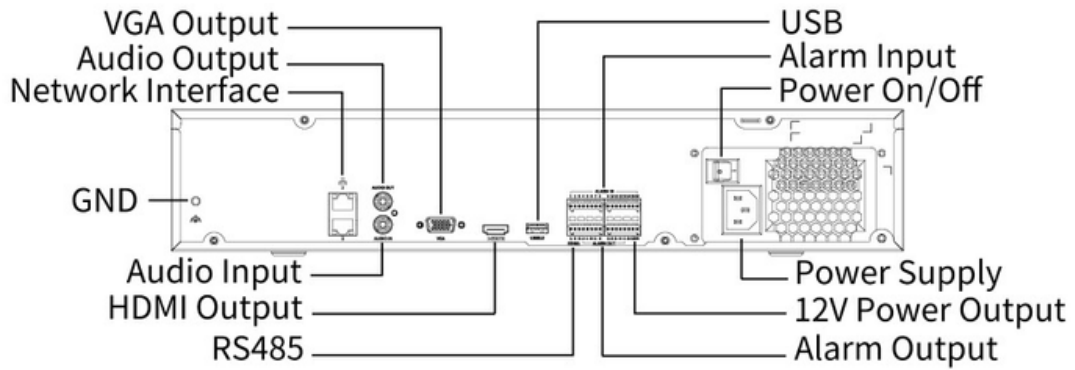

REAR PANEL

UNEEVIU TECHNOLOGIES INDIA PVT LTD

SadguruVilla - 123/128, Gorai, Borivali west, Mumbai MH - 400091 (INDIA)

Email: Support@uneeviu.com

www.uneeviu.com

*Product specifications and availability are subject to change without notice.

*uneeviu shall not be held liable/responsible for any typographical error and reserve right to change the content without prior notice, despite our best effort to make the content error-less