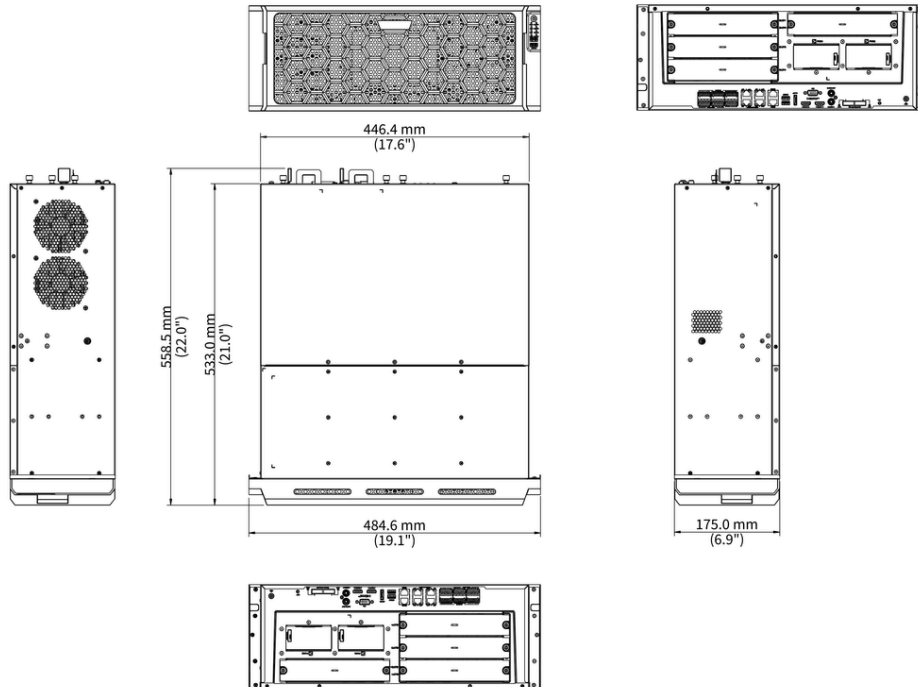

## DIMENSIONS

Weight (without HDD)

15KG

Height

4U

Dimensions

482mm × 559mm × 175mm (19.0" × 22.0" × 6.9" )

## Dimensions