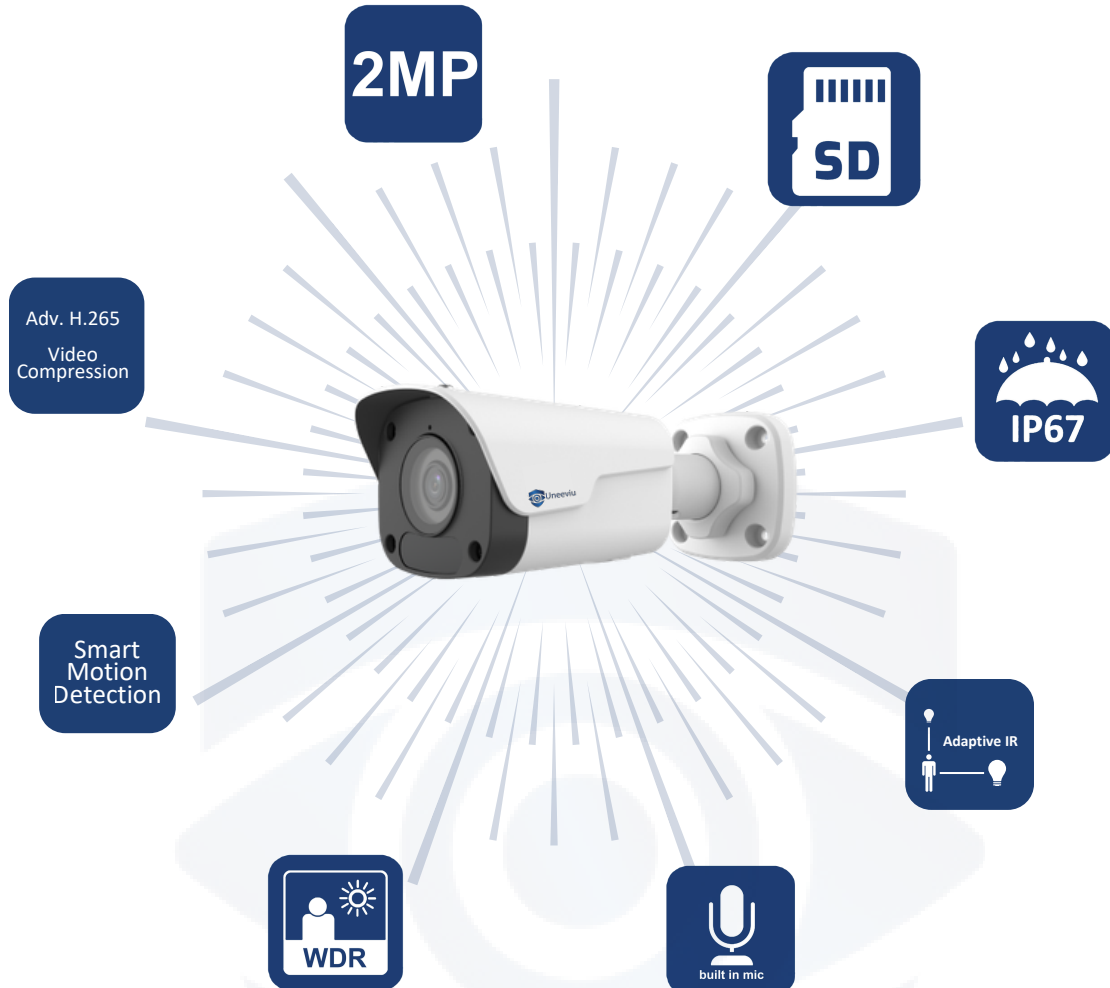

# 2MP WDR IR Bullet Network Camera

UNE-IPB2-DL28(40)-AKMP1-NL

\*Images shown are for illustration purposes only and may not be an exact representation of the product.

## FEATURES

- High quality image with 2MP, 1/2.8" CMOS sensor
- 2MP (1920 × 1080)@30/25 fps; 720P (1280 × 720)@30/25 fps
- Advance H.265, H.265, H.264, MJPEG
- 120 dB true WDR technology enables clear image in strong light scene
- Support 9:16 Corridor Mode
- Smart IR, up to 30 m (98 ft) IR distance
- Built in Mic
- Supports up to 512 GB Micro SD Card
- IP67 protection
- Support PoE power supply
- 3 Axis

### CAMERA

	<b>UNE-IPB2-DL28-AKMP1-NL</b>	<b>UNE-IPB2-DL40-AKMP1-NL</b>
Max Resolution	2 MP	
Sensor	1/2.8" CMOS	
Min. Illumination	Color: 0.01 Lux (F2.0, AGC ON), 0 Lux with IR	
Day/Night	IR-cut filter with auto switch (ICR)	
Shutter	Auto/Manual, 1 ~ 1/100000s	
Adjustment Angle	Pan: 0° to 360°, Tilt: 0° to 90°, Rotate: 0° to 360°	
S/N	>52 dB	
WDR	120 dB	