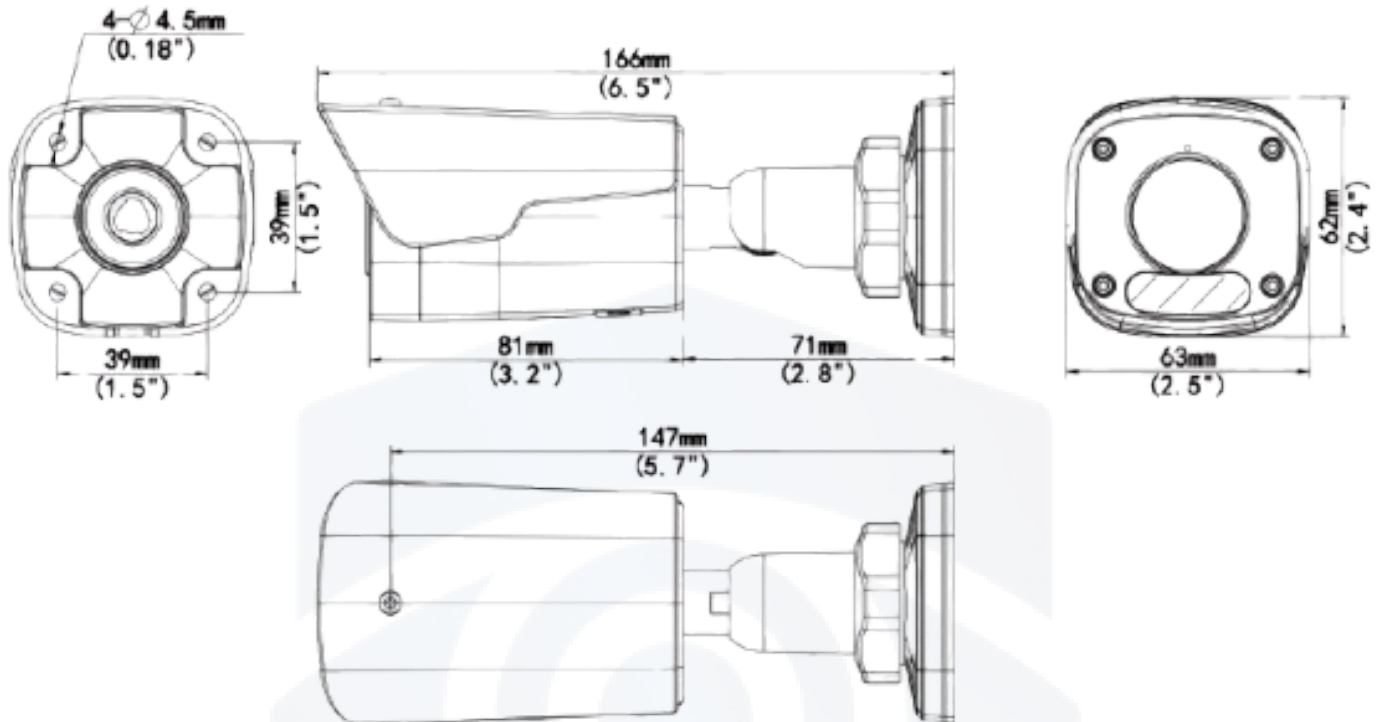

DIMENSIONS

UNEEVIU TECHNOLOGIES INDIA PVT LTD

SadguruVilla - 123/128, Gorai, Borivali west, Mumbai MH - 400091 (INDIA)

Email: Support@uneeviu.com

www.uneeviu.com

*Product specifications and availability are subject to change without notice.

*uneeviu shall not be held liable/responsible for any typographical error and reserve right to change the content without prior notice, despite our best effort to make the content error-less