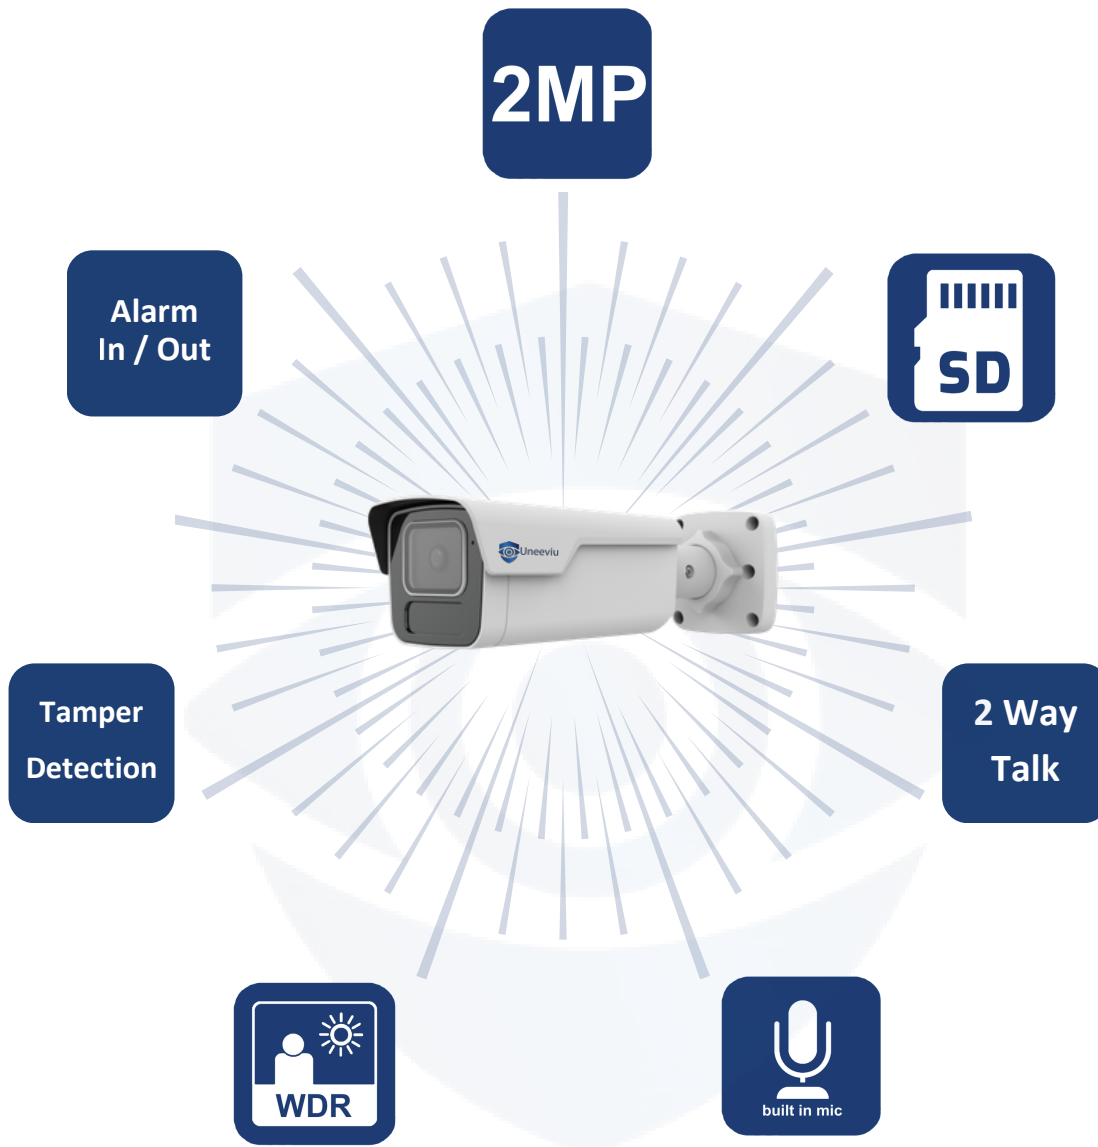

2MP HD Intelligent Lighthunter IR Fixed Bullet Network Camera

UNE-IPBL2-DL28(40)(60)-AP1-NT

*Images shown are for illustration purposes only and may not be an exact representation of the product.

FEATURES

- High quality image with 2MP, 1/2.7" CMOS sensor
- 1080P (1920 × 1080) @30/25 fps; 720P (1280 × 720) @30/25 fps
- H.265, H.264
- Support flip Mode
- Alarm I/O: 1/1, audio I/O: 1/1
- Built in Mic
- Smart IR, up to 80 m (262.5 ft) IR distance
- Micro SD supported

TECHNICAL SPECIFICATIONS

CAMERA

UNE-IPBL2-DL28-AP1-NT UNE-IPBL2-DL40-AP1-NT UNE-IPBL2-DL40-AP1-NT

Max Resolution	2 MP
Sensor	1/2.7" CMOS
Min. Illumination	Color: 0.002 Lux (F1.6, AGC ON), 0 Lux with IR on
Day/Night	IR-cut filter with auto switch (ICR)
Shutter	Auto/Manual, 1 ~ 1/100000s
Adjustment Angle	Pan: 0° to 360°, Tilt: 0° to 90°, Rotate: 0° to 360°
S/N	>56 dB