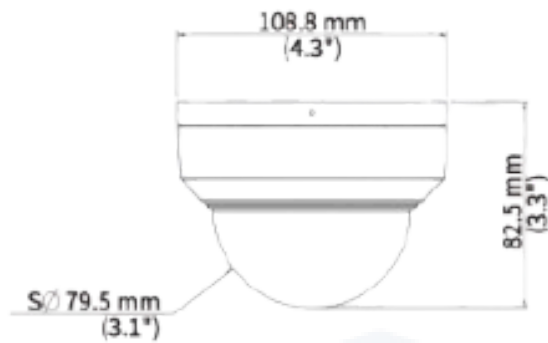

## GENERAL

Power	DC 12 V±25%, PoE (IEEE 802.3af)
Power Consumption	Max. 3.5 W
Power Interface	Ø 5.5mm coaxial power plug
Dimensions	Ø109 mm × 83 mm (Ø4.3" × 3.3") (Ø × H)
Material	Metal + Plastic
Weight	0.34 kg (0.75 lb)
Storage Environment	-40 °C to 70 °C (-40 °F to 158 °F), Humidity: ≤ 95% RH (non-condensing)
Working Environment	-30 °C to 60 °C (-22 °F to 140 °F), Humidity: ≤ 95% RH (non-condensing)
Surge Protection	4 KV
Web Client Language	4 Languages: English, Russian, Spanish, Vietnamese
Reset Button	N/A
Protection	IP67
	IK10

## DIMENSIONS