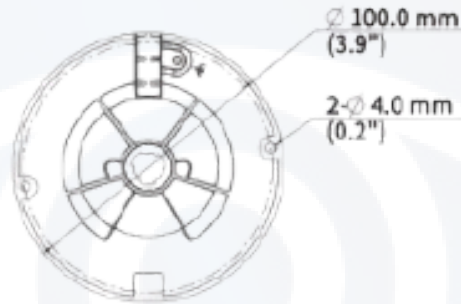

## GENERAL

Power	DC 12 V±25%, PoE (IEEE 802.3af)
Power Consumption	Max. 3.5 W
Power Interface	Ø 5.5mm coaxial power plug
Dimensions	Ø109 mm × 83 mm (Ø4.3" × 3.3") (Ø × H)
Material	Metal + Plastic
Weight	0.34 kg (0.75 lb)
Storage Environment	-40 °C to 70 °C (-40 °F to 158 °F), Humidity: ≤ 95% RH (non-condensing)
Working Environment	-30 °C to 60 °C (-22 °F to 140 °F), Humidity: ≤ 95% RH (non-condensing)
Surge Protection	4 KV
Web Client Language	4 Languages: English, Russian, Spanish, Vietnamese
Reset Button	N/A
Protection	IP67
	IK10

## DIMENSIONS